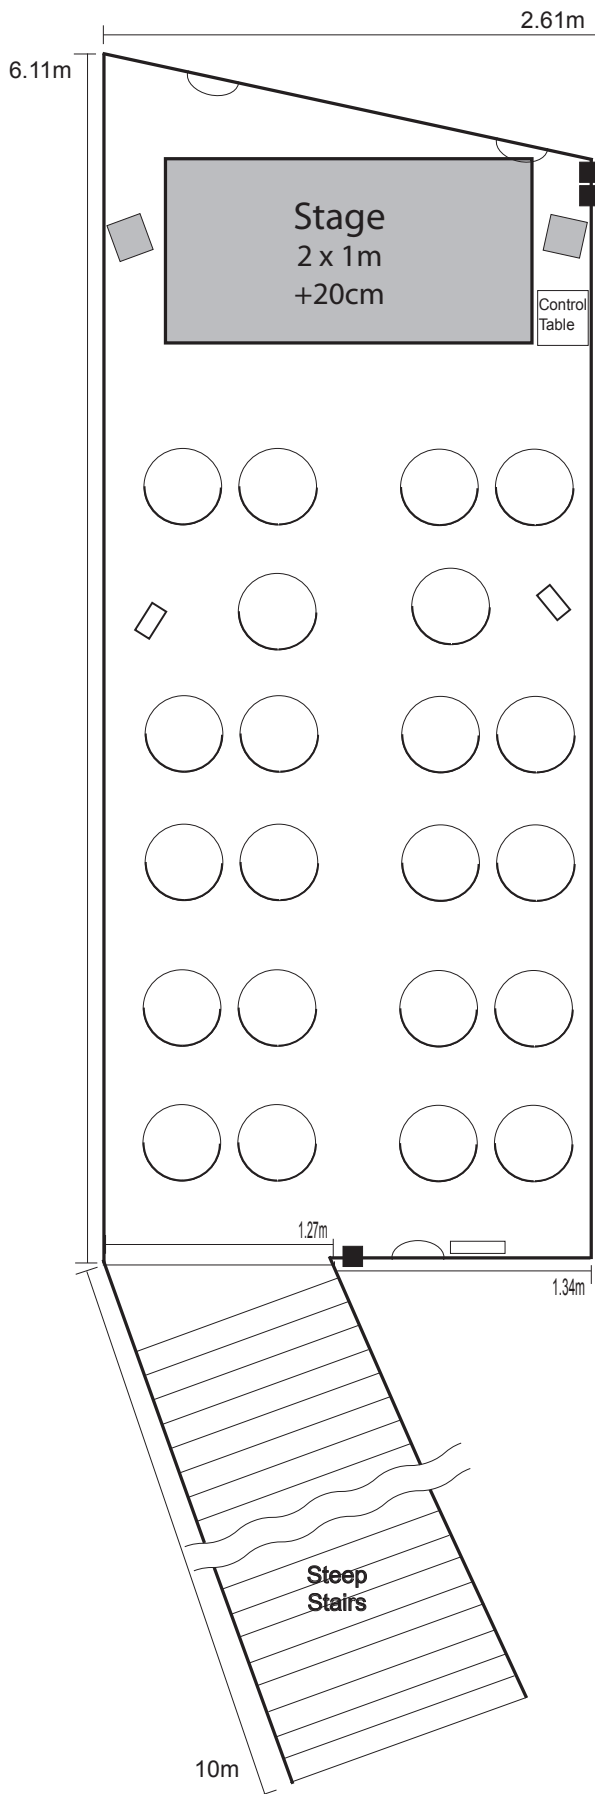

Golden Key

- Wall Lights
- Emergency Light
- Speakers
- Stage lights
- 10 amp socket